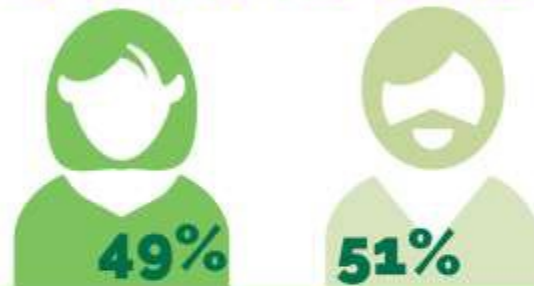

POPULATION

2,923*

ONTARIO POPULATION
14,125,923

*2017 estimate

DEMOGRAPHICS

CENSUS POPULATION

MEDIAN & AVERAGE AGE

POPULATION BY GENDER

AGE PROFILE

5%

1 Year Mobility

Residents that had moved within the previous year

29%

5 Year Mobility

Residents that had moved within the previous 5 years

HIGHEST EDUCATION LEVEL