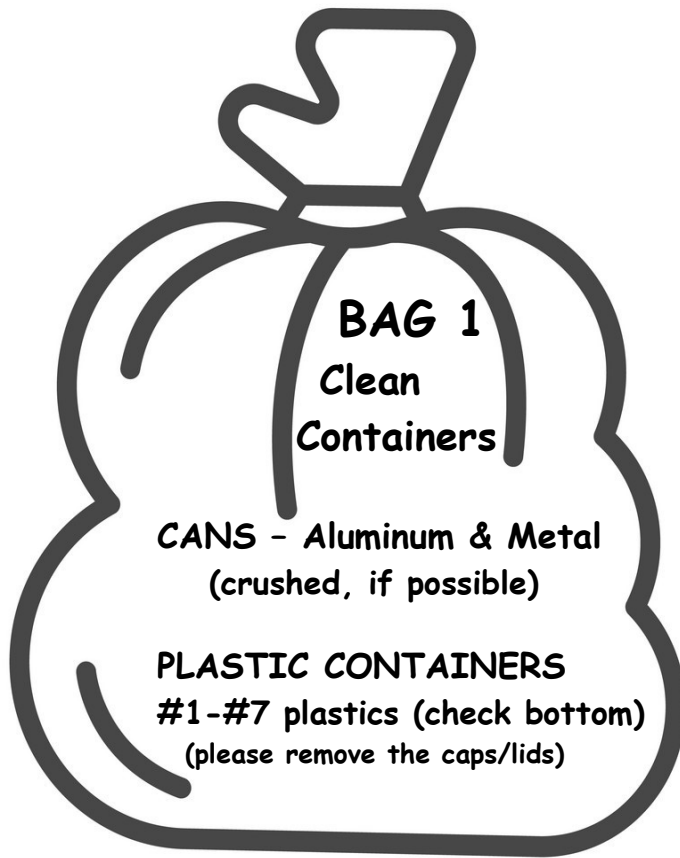

Shuniah Landfill Services

Recycling

BIN 1 CLEAN CONTAINERS

BIN 2 FIBERS

LARGE CARDBOARD RECYCLING

Dry, flatten & bundle cardboard with string or twine.

Maximum bundle size of 3 ft x 2 ft x 1 ft

Pizza boxes should be clean!

Transparent or blue recycling bags can be used. You can also put loose recyclables in their appropriate bin.